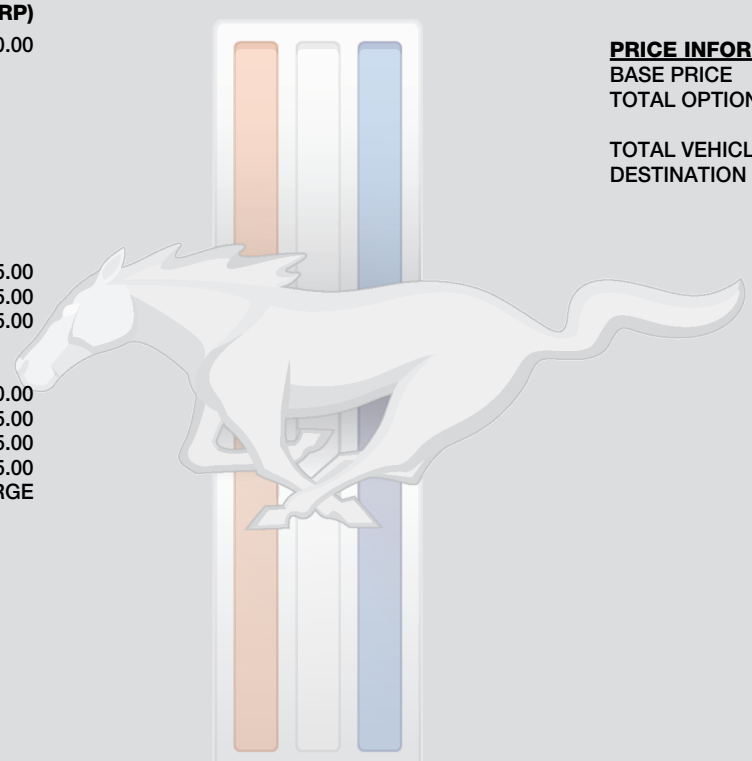

FUNCTIONAL

- ELECTRONIC PWR ASST STEER
- FORDPASS™ CONNECT 4GWI-FI
- INDEPENDENT REAR SUSPEN
- INTELLIGENT ACCESS W/PUSH BUTTON START
- LIMITED SLIP REAR AXLE
- MYKEY®
- REAR VIEW CAMERA
- REVERSE SENSING SYSTEM
- SELECTABLE DRIVE MODES
- SIRIUSXM® - SVC N/A AK&HI
- SYNC3® 8" SCR N W/APPLINK®
- TRACK APPS™
- UNIVER GARAGE DOOR OPENER

SAFETY/SECURITY

- ADVANCETRAC ESC
- AIRBAG-DRIVER/PASS KNEE
- AIRBAGS - DUAL STAGE FRONT
- AIRBAGS - FRONT SEAT MOUNTED SIDE IMPACT
- AIRBAGS - SIDE AIR CURTAIN
- INDIV TIRE PRESS MONIT SYS
- LATCH CHILD SAFETY SYSTEM
- PERIMETER ALARM
- SECURILOCK PASS ANTI THEFT
- SOS POST CRASH ALERT SYS

WARRANTY

- 3YR/36000 BUMPER TO BUMPER
- 5YR/60,000 POWERTRAIN
- 5YR/60,000 ROADSIDE ASSIST

INCLUDED ON THIS VEHICLE

EQUIPMENT GROUP 401A

- •PREMIER TRIM W/CLR ACCENT GRP
- •PREM FLOOR MATS W/ACC STITCH
- •VOICE-ACT TOUCHSCREEN NAV SYS
- •BLIS W/CROSS-TRAFFIC ALERT

(MSRP)

2,200.00

OPTIONAL EQUIPMENT/OTHER

- P265/35R20 W-RATED TIRE
- RAISED BLADE DECKLID SPOILER
- 3.55 RATIO LIMITED SLIP AXLE
- 10-SPEED AUTOMATIC TRANS
- ENHANCED SECURITY PACKAGE
- .ACTIVE ANTI-THEFT SYSTEM
- .WHEEL LOCKING KIT
- PREMIUM FLOOR LINERS FR/RR
- ACTIVE VALVE PERFORMANCE EXH
- AM/FM SINGLE CD AND HD RADIO
- 20 PREMIUM PAINTED ALUM WHEEL
- 50 STATE EMISSIONS
- B&O SOUND SYSTEM,12 SPKR

795.00
1,595.00
395.00
170.00
895.00
995.00
1,295.00
NO CHARGE

PRICE INFORMATION

BASE PRICE	$39,880.00
TOTAL OPTIONS/OTHER	8,340.00
TOTAL VEHICLE & OPTIONS/OTHER	48,220.00
DESTINATION & DELIVERY	1,195.00

EPA DOT Fuel Economy and Environment

Gasoline Vehicle

Fuel Economy

19 MPG
combined city/hwy city highway

5.3 gallons per 100 miles

Subcompact Cars range from 14 to 108 MPG. The best vehicle rates 136 MPGe.

You spend
$3,250

more in fuel costs
over 5 years
compared to the
average new vehicle.

Annual fuel cost
$2,150